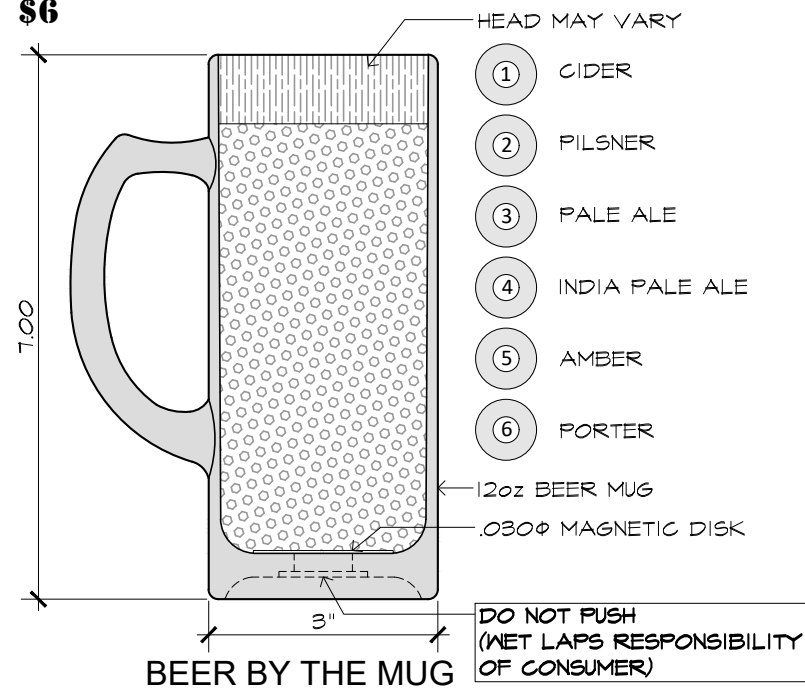

\$11

WHITE
PINOT GRIGIO
SAUVIGNON BLANC
CHARDONNAY
PROSECCO

WINE BY THE GLASS

\$12

RED
PINOT NOIR
CABERNET SAUVIGNON
RED BLEND
ROSE

\$6

BEER BY THE MUG

- HEAD MAY VARY
- ① CIDER
- ② PILSNER
- ③ PALE ALE
- ④ INDIA PALE ALE
- ⑤ AMBER
- ⑥ PORTER