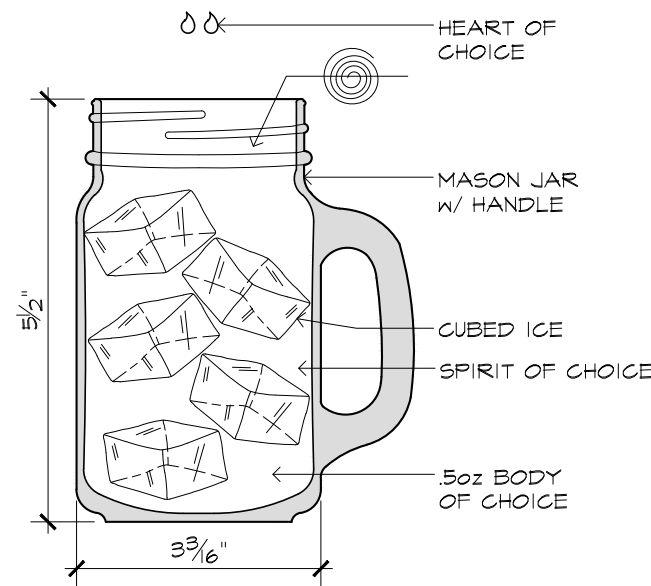

THE PEAT MYSTIQUES

CRAFT YOUR OWN HIGHBALL

\$11

CHOOSE THE HEART... BODY... & SPIRIT

SPIRIT	<ul style="list-style-type: none"> VILLAGE VODKA VILLAGE GIN
BODY (PRESERVES)	<ul style="list-style-type: none"> T.O.E. TANGERINE • ORANGE • ELDERFLOWER F.R.O.G. FIG • RASPBERRY • ORANGE • GINGER B.E.A.R. BLACKBERRY • ELDERFLOWER • APPLE • RASPBERRY G.A.T.O.R. GINGER • APPLE • TANGERINE • ORANGE • RASPBERRY
HEART (BITTERS)	<ul style="list-style-type: none"> ORANGE • GRAPEFRUIT • CRANBERRY • PLUM RHUBARB • CHERRY • PEYCHARDS MINT • ALMOND • ANGOSTURA • PEACH
SPLASH	<ul style="list-style-type: none"> ORANGE • CRANBERRY • SODA