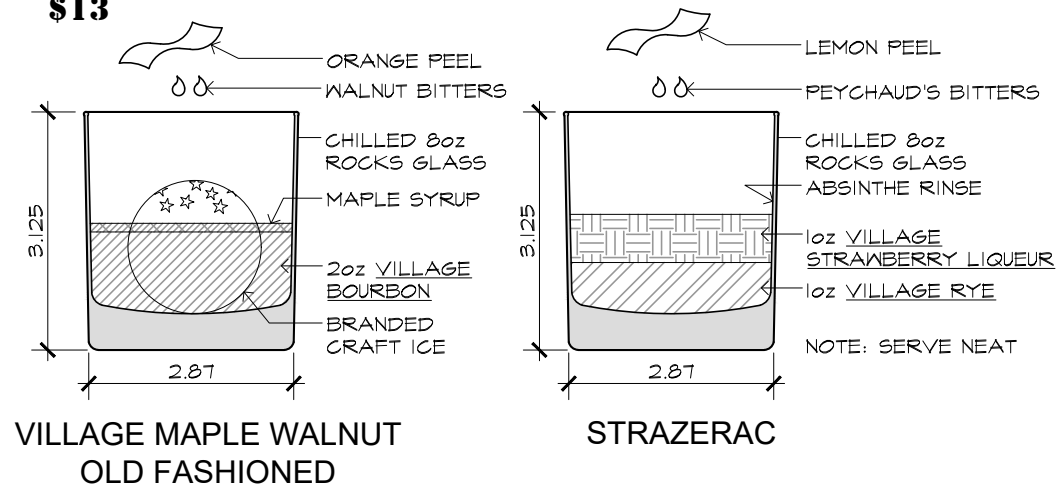

$18

$13

$13

$13

MATERIALS LEGEND

	VILLAGE RYE		WATER
	VILLAGE BOURBON		MAPLE SYRUP
	VILLAGE BONFIRE		LEMON JUICE
	VILLAGE GIN		LIME JUICE
	VILLAGE VODKA		CLOVE PEPPERCORN SYRUP
	AMARETTO		FERNET BRANCA
	AGAVE NECTAR		ORANGE JUICE
	CLEMENTINE LIQUEUR		GINGER BEER
	COFFEE LIQUEUR		LUXARDO APERITIVO
	JALAPENO SYRUP		STRAWBERRY LIQUEUR
	BLACKBERRY SYRUP		SIMPLE SYRUP

GARNISH LEGEND

	PEEL (ORANGE OR LEMON)		BASIL LEAVES
	BITTERS (SEE DWG)		CHERRY
	JALAPENO SLICE		HIBISCUS
	SPRIG OF ROSEMARY		OLIVE- GREEN
	APPLE SLICE		CRAFT ICE CUBE W/ LOGO
	BLACKBERRY		

MIXING LEGEND

GENERAL NOTES

DO NOT SCALE FROM DRAWINGS

HANDLE GLASSWARE W/ CAUTION; IF BREAKAGE OCCURS NOTIFY SERVER AS NEEDED

FIELD VERIFY CONDITIONS PRIOR TO UNDERTAKING WORK

DIMENSIONS ARE APPROXIMATE & MAY VARY DEPENDING ON SITE CONDITIONS

ALL SHAKING TO BE COMPLETED VIGOROUSLY BY QUALIFIED PERSONNEL

VILLAGE GARAGE DISTILLERY
SERVICENTER DRINK MENU

KEEFE & WESNER ARCHITECTS
(802) 447-1724
DRAWING BY: GEOFF METCALFE

5/19/22

1 OF 2