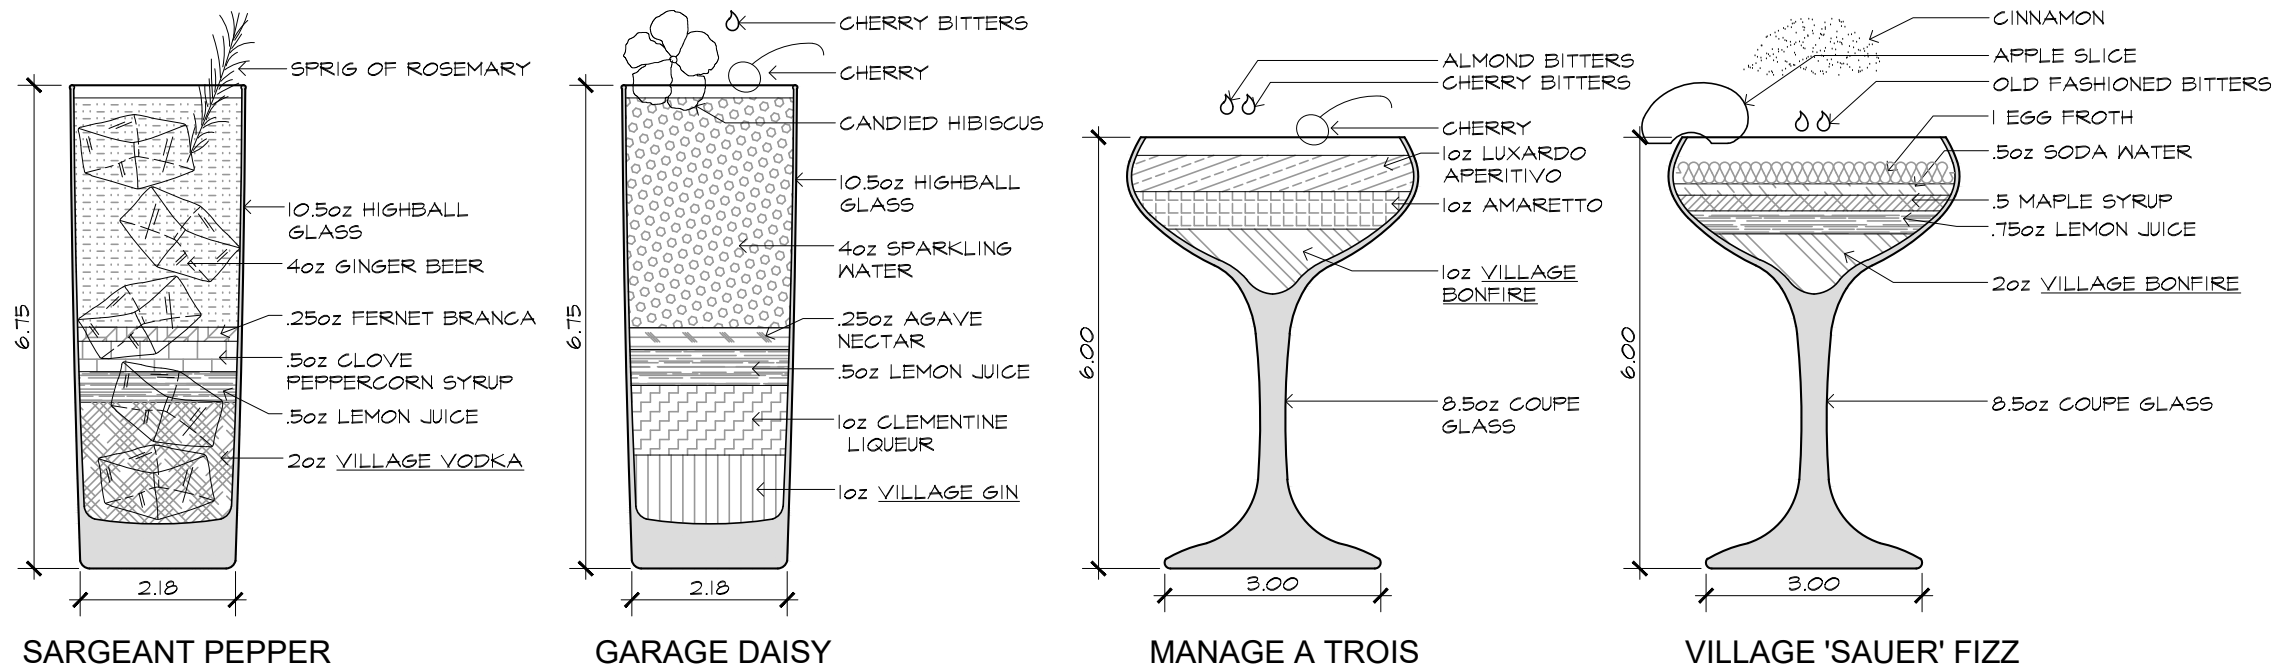

$18

$13

$13

$13

MATERIALS LEGEND

	VILLAGE RYE		WATER
	VILLAGE BOURBON		MAPLE SYRUP
	VILLAGE BONFIRE		LEMON JUICE
	VILLAGE GIN		LIME JUICE
	VILLAGE VODKA		CLOVE PEPPERCORN SYRUP
	AMARETTO		FERNET BRANCA
	AGAVE NECTAR		ORANGE JUICE
	CLEMENTINE LIQUEUR		GINGER BEER
	COFFEE LIQUEUR		LUXARDO APERITIVO
	JALAPENO SYRUP		STRAWBERRY LIQUEUR
	BLACKBERRY SYRUP		SIMPLE SYRUP

GARNISH LEGEND

	PEEL (ORANGE OR LEMON)		BASIL LEAVES
	BITTERS (SEE DWG)		CHERRY
	JALAPENO SLICE		HIBISCUS
	SPRIG OF ROSEMARY		OLIVE- GREEN
	APPLE SLICE		CRAFT ICE CUBE W/ LOGO
	BLACKBERRY		

MIXING LEGEND

GENERAL NOTES

DO NOT SCALE FROM DRAWINGS

HANDLE GLASSWARE W/ CAUTION; IF BREAKAGE OCCURS NOTIFY SERVER AS NEEDED

FIELD VERIFY CONDITIONS PRIOR TO UNDERTAKING WORK

DIMENSIONS ARE APPROXIMATE & MAY VARY DEPENDING ON SITE CONDITIONS

ALL SHAKING TO BE COMPLETED VIGOROUSLY BY QUALIFIED PERSONNEL

VILLAGE GARAGE DISTILLERY
SERVICENTER DRINK MENU

KEEFE & WESNER ARCHITECTS
(802) 447-1724
DRAWING BY: GEOFF METCALFE

5/19/22

1 OF 2