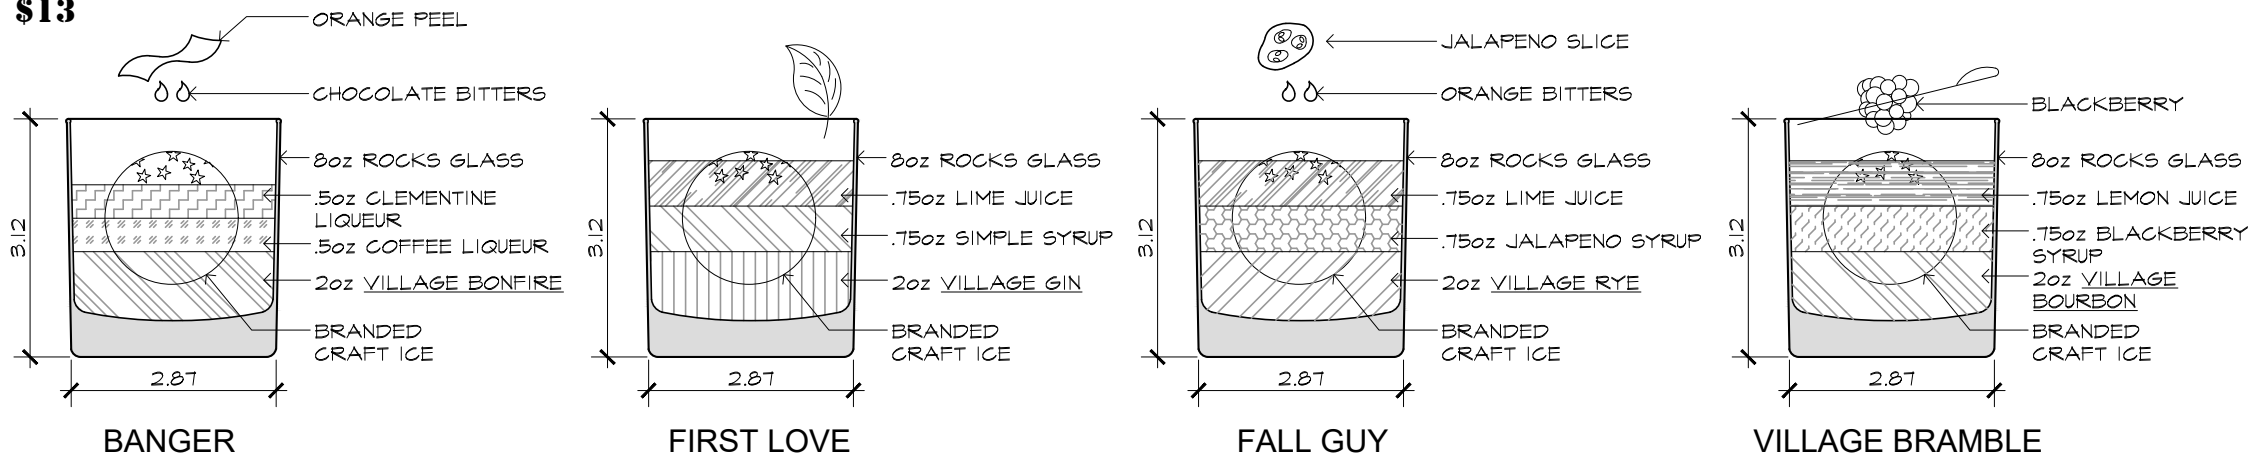

$18

$13

$13

$13

MATERIALS LEGEND

	VILLAGE RYE		WATER
	VILLAGE BOURBON		MAPLE SYRUP
	VILLAGE BONFIRE		LEMON JUICE
	VILLAGE GIN		LIME JUICE
	VILLAGE VODKA		CLOVE PEPPERCORN SYRUP
	AMARETTO		FERNET BRANCA
	AGAVE NECTAR		ORANGE JUICE
	CLEMENTINE LIQUEUR		GINGER BEER
	COFFEE LIQUEUR		LUXARDO APERITIVO
	JALAPENO SYRUP		STRAWBERRY LIQUEUR
	BLACKBERRY SYRUP		SIMPLE SYRUP

GARNISH LEGEND

	PEEL (ORANGE OR LEMON)		BASIL LEAVES
	BITTERS (SEE DWG)		CHERRY
	JALAPENO SLICE		HIBISCUS
	SPRIG OF ROSEMARY		OLIVE- GREEN
	APPLE SLICE		CRAFT ICE CUBE W/ LOGO
	BLACKBERRY		

MIXING LEGEND

GENERAL NOTES

DO NOT SCALE FROM DRAWINGS

HANDLE GLASSWARE W/ CAUTION; IF BREAKAGE OCCURS NOTIFY SERVER AS NEEDED

FIELD VERIFY CONDITIONS PRIOR TO UNDERTAKING WORK

DIMENSIONS ARE APPROXIMATE & MAY VARY DEPENDING ON SITE CONDITIONS

ALL SHAKING TO BE COMPLETED VIGOROUSLY BY QUALIFIED PERSONNEL

VILLAGE GARAGE DISTILLERY
SERVICENTER DRINK MENU

KEEFE & WESNER ARCHITECTS
(802) 447-1724
DRAWING BY: GEOFF METCALFE

5/19/22

1 OF 2