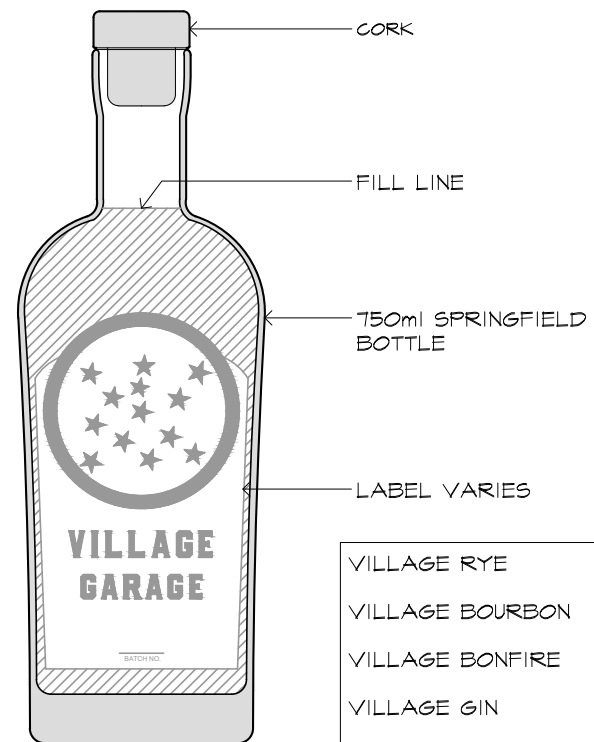

THE PEAT MYSTIQUES

CRAFT YOUR OWN HIGHBALL

\$11

CHOOSE THE HEART... BODY... & SPIRIT

SPIRIT	<ul style="list-style-type: none"> VILLAGE VODKA VILLAGE GIN
BODY (PRESERVES)	<ul style="list-style-type: none"> T.O.E. TANGERINE • ORANGE • ELDERFLOWER F.R.O.G. FIG • RASPBERRY • ORANGE • GINGER B.E.A.R. BLACKBERRY • ELDERFLOWER • APPLE • RASPBERRY G.A.T.O.R. GINGER • APPLE • TANGERINE • ORANGE • RASPBERRY
HEART (BITTERS)	<ul style="list-style-type: none"> ORANGE • GRAPEFRUIT • CRANBERRY • PLUM RHUBARB • CHERRY • PEYCHARDS MINT • ALMOND • ANGOSTURA • PEACH
SPLASH	<ul style="list-style-type: none"> ORANGE • CRANBERRY • SODA

\$11

WHITE
PINOT GRIGIO
SAUVIGNON BLANC
CHARDONNAY
PROSECCO

WINE BY THE GLASS

\$12

RED
PINOT NOIR
CABERNET SAUVIGNON
RED BLEND
ROSE

\$6

BEER BY THE MUG

- HEAD MAY VARY
- ① CIDER
- ② PILSNER
- ③ PALE ALE
- ④ INDIA PALE ALE
- ⑤ AMBER
- ⑥ PORTER

BOTTLES AVAILABLE FOR HOME

VILLAGE RYE	\$55
VILLAGE BOURBON	\$50
VILLAGE BONFIRE	\$45
VILLAGE GIN	\$25
VILLAGE VODKA	\$22