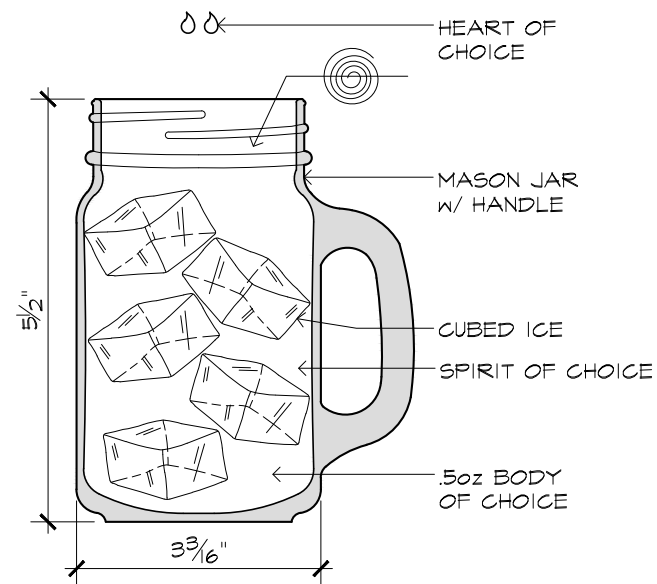

THE PEAT MYSTIQUES

CRAFT YOUR OWN HIGHBALL

\$11

CHOOSE THE HEART... BODY... & SPIRIT

SPIRIT	<ul style="list-style-type: none"> VILLAGE VODKA VILLAGE GIN
BODY (PRESERVES)	<ul style="list-style-type: none"> T.O.E. TANGERINE • ORANGE • ELDERFLOWER F.R.O.G. FIG • RASPBERRY • ORANGE • GINGER B.E.A.R. BLACKBERRY • ELDERFLOWER • APPLE • RASPBERRY G.A.T.O.R. GINGER • APPLE • TANGERINE • ORANGE • RASPBERRY
HEART (BITTERS)	<ul style="list-style-type: none"> ORANGE • GRAPEFRUIT • CRANBERRY • PLUM RHUBARB • CHERRY • PEYCHARDS MINT • ALMOND • ANGOSTURA • PEACH
SPLASH	<ul style="list-style-type: none"> ORANGE • CRANBERRY • SODA