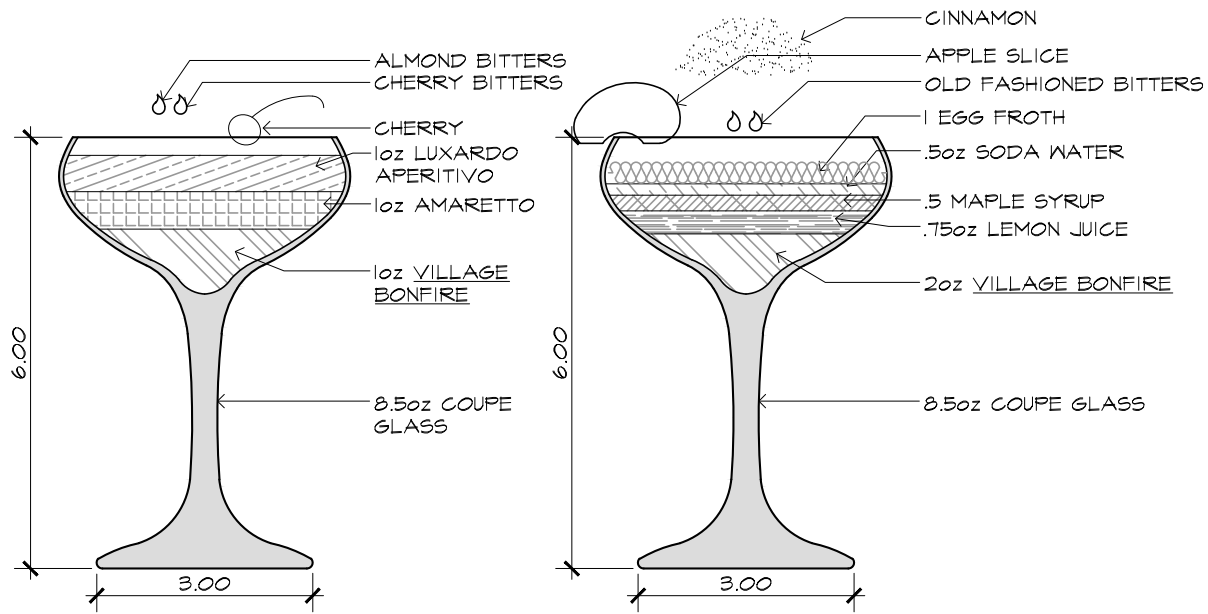

\$18

THE "FLIGHT"

\$13

VILLAGE MAPLE WALNUT OLD FASHIONED

STRAZERAC

\$13

SARGEANT PEPPER

GARAGE DAISY