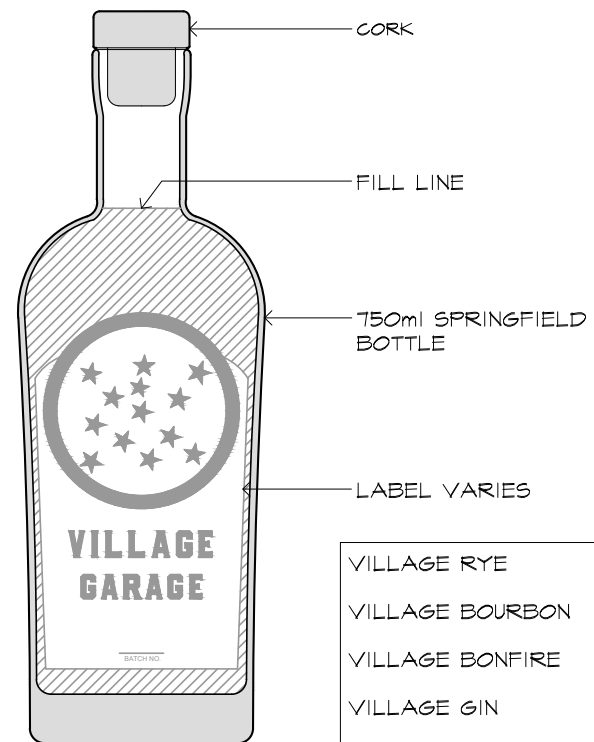

THE PEAT MYSTIQUES

CRAFT YOUR OWN HIGHBALL

\$11

CHOOSE THE HEART... BODY... & SPIRIT

SPIRIT	<ul style="list-style-type: none"> VILLAGE VODKA VILLAGE GIN
BODY (PRESERVES)	<ul style="list-style-type: none"> T.O.E. TANGERINE • ORANGE • ELDERFLOWER F.R.O.G. FIG • RASPBERRY • ORANGE • GINGER B.E.A.R. BLACKBERRY • ELDERFLOWER • APPLE • RASPBERRY G.A.T.O.R. GINGER • APPLE • TANGERINE • ORANGE • RASPBERRY
HEART (BITTERS)	<ul style="list-style-type: none"> ORANGE • GRAPEFRUIT • CRANBERRY • PLUM RHUBARB • CHERRY • PEYCHARDS MINT • ALMOND • ANGOSTURA • PEACH
SPLASH	<ul style="list-style-type: none"> ORANGE • CRANBERRY • SODA

\$11

WHITE
PINOT GRIGIO
SAUVIGNON BLANC
CHARDONNAY
PROSECCO

WINE BY THE GLASS

\$12

RED
PINOT NOIR
CABERNET SAUVIGNON
RED BLEND
ROSE

\$6

BEER BY THE MUG

- HEAD MAY VARY
- 1 CIDER
 - 2 PILSNER
 - 3 PALE ALE
 - 4 INDIA PALE ALE
 - 5 AMBER
 - 6 PORTER

BOTTLES AVAILABLE FOR HOME

VILLAGE RYE	\$55
VILLAGE BOURBON	\$50
VILLAGE BONFIRE	\$45
VILLAGE GIN	\$25
VILLAGE VODKA	\$22