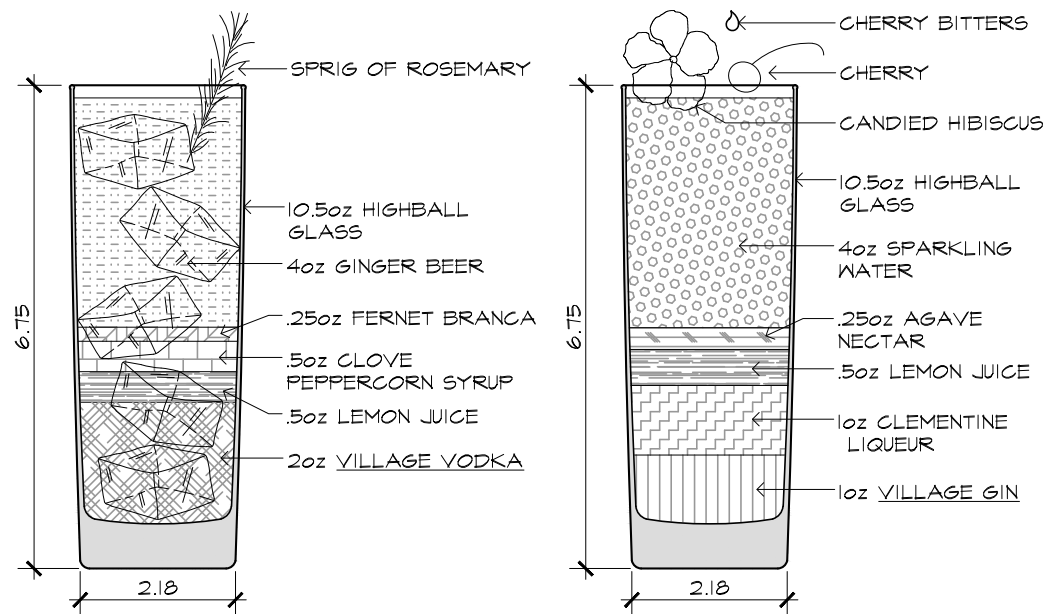

SARGEANT PEPPER

GARAGE DAISY